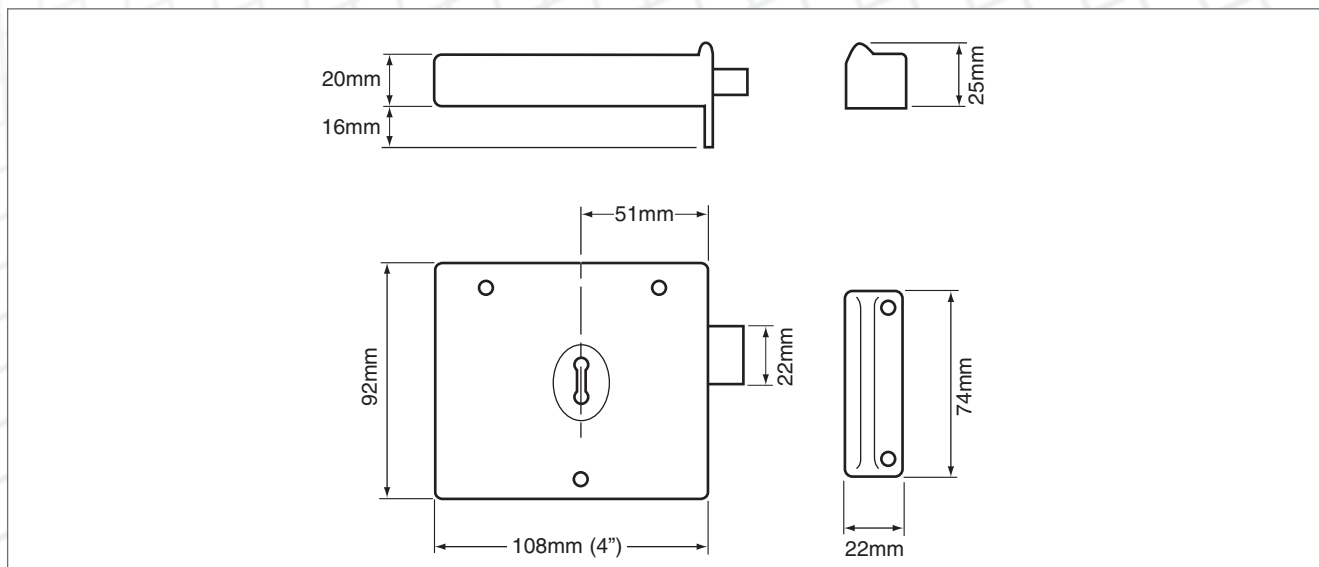

1E Rim Locks - Lever