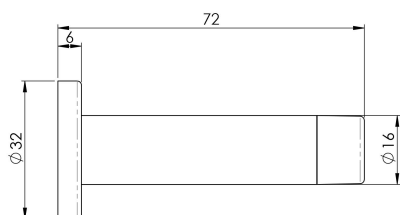

## Skirting Mounted Door stop

**DSW6001PAA**

Cylindrical door stop with rubber buffer on a round rose. The base rose unscrews allowing it to be fixed to the wall or skirting board. The door stop main body is then screwed back on for neat concealed fix. Screw supplied.