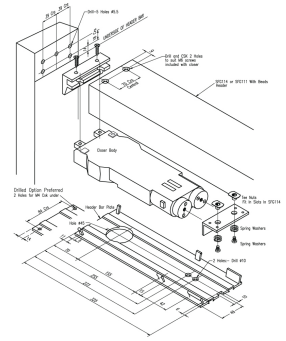

## Description

The transom overhead door closer is designed to be concealed within the transom header bar of the door. It provides controlled closing of a single or double action aluminium door or doors.

## Features

---

- Supplied Complete With Arm & Pivot
- Supplied complete with fixing pack
- Dual closing speed to allow flexibility in closing
- Standard spindle length - 12mm
- Independently tested to 250,000 double action cycles to EN1154
- Alpro

## Product Table

---

**L22573**  
End Load -  
90° Hold  
Open

**L22570**

End Load -  
No Hold  
Open

**L22568**

Side Load  
- 90° Hold  
Open

**L22565**

Side Load  
- No Hold  
Open