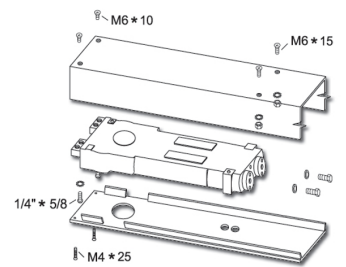

# ALPRO PRO50 Variable Power Transom Door Closer C/W Pivot & Arm

## Description

The transom overhead door closer is designed to be concealed within the transom header bar of the door. It provides controlled closing of a single or double action aluminium door or doors.

## Features

---

- Supplied Complete With Arm & Pivot
- Supplied complete with fixing pack
- Dual closing speed to allow flexibility in closing
- Standard spindle length - 12mm
- Independently tested to 250,000 double action cycles to EN1154
- Alpro

Side Load  
- No Hold  
Open