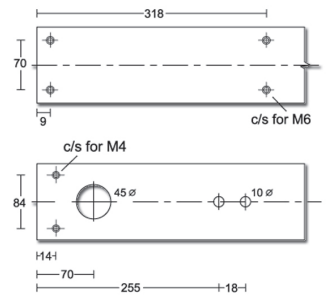

## Description

The transom overhead door closer is designed to be concealed within the transom header bar of the door. It provides controlled closing of a single or double action aluminium door or doors.

## Features

---

- Supplied Complete With Arm & Pivot
- Supplied complete with fixing pack
- Dual closing speed to allow flexibility in closing
- Standard spindle length - 12mm
- Independently tested to 250,000 double action cycles to EN1154
- Alpro

## Product Table

---

**L22573**  
End Load -  
90° Hold  
Open

**L22570**

End Load -  
No Hold  
Open

**L22568**

Side Load  
- 90° Hold  
Open

**L22565**

Side Load  
- No Hold  
Open