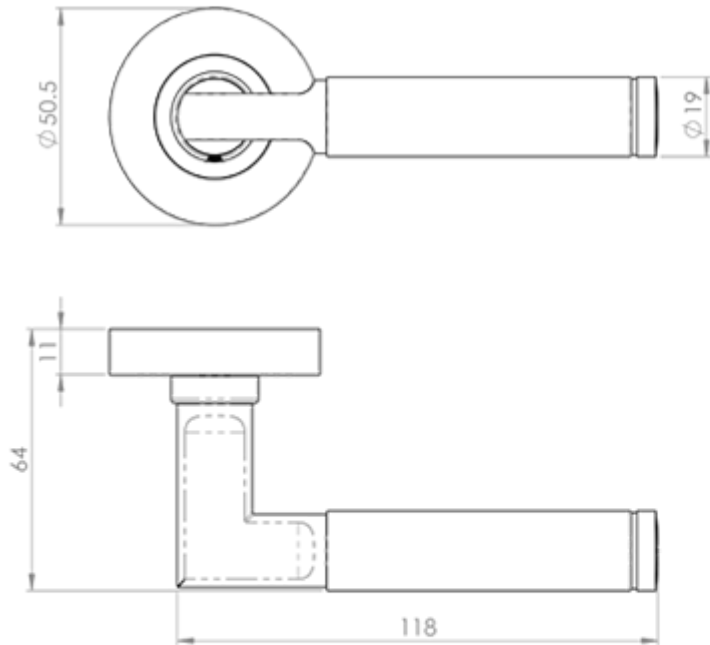

Belas Lever on Rose Latch Pack

Product Images

Description

Pack includes a pair of handles, a pair of ball bearing butt hinges and a bolt through tubular latch. Belas lever on concealed fix screw on rose. Round bar

lever with the split finish emphasizing the different sections.

[Click here for care instructions](#)

Please see our [Data Sheet](#) for more information.

[Click here for care instructions](#)

Technical Details

 CARLISLE BRASS

GK006

This drawing is the property of Carlisle Brass Limited, all design rights reserved

Additional Information

Short Description	Belas Lever on Rose Latch Pack
SKU	GK006SNCP/INTB
Brands	CDG Pre-Pack
Finishes	Satin Nickel/Polished Chrome
Line Drawings	GK006.PDF
Unit of Sale	Pack