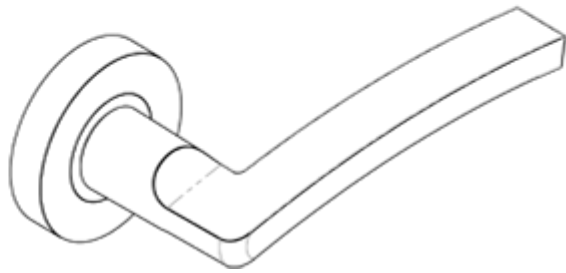

Tavira Lever on Rose Latch Pack

Product Images

Description

Pack includes a pair of handles, a pair of ball bearing butt hinges and a bolt through tubular latch. Tavira lever on concealed fix screw on rose. The smooth flat bar lever has a subtle curve to achieve the best possible ergonomic grip. The thumb and hand fall naturally into its accommodating shape.

Technical Details

© CARLISLE BRASS

GK009

This drawing is the property of Carlisle Brass Limited, all design rights reserved

Additional Information

Short Description	Tavira Lever on Rose Latch Pack
SKU	GK009
Brands	CDG Pre-Pack
Line Drawings	GK009.PDF