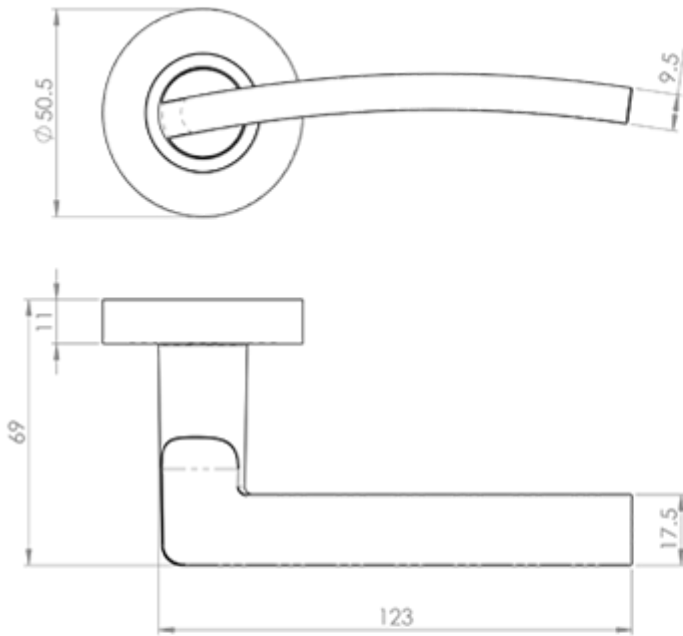

Tavira Lever on Rose Latch Pack

Product Images

Description

Pack includes a pair of handles, a pair of ball bearing butt hinges and a bolt through tubular latch. Tavira lever on concealed fix screw on rose. The smooth flat bar lever has a subtle curve to achieve the best possible ergonomic grip. The thumb and hand fall naturally into its accommodating shape.

Technical Details

© CARLISLE BRASS

GK009

This drawing is the property of Carlisle Brass Limited, all design rights reserved

Additional Information

Short Description	Tavira Lever on Rose Latch Pack
SKU	GK009
Brands	CDG Pre-Pack
Line Drawings	GK009.PDF