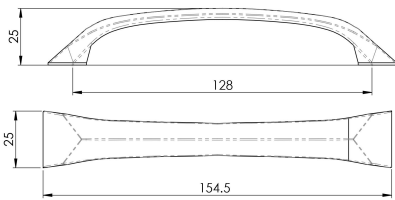

Solo Handle

FTD3440SN

The subtle blend of straight lines in the curved handle with neat chiselled ends give this handle a pleasing appearance and will certainly catch the light from every angle.