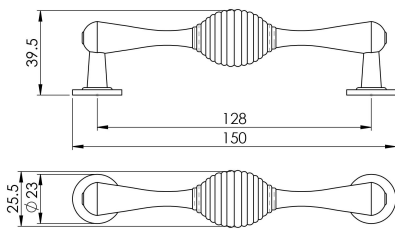

Reeded Handle

FTD605RSN

A fixed traditional metal handle on a stem/rose with a central beehive pattern on a round rose and stem. A traditional style which will also compliment modernistic settings.