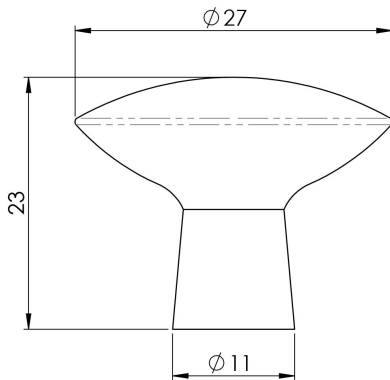

Disc Knob 27mm

FTD523SN

Disc shaped knob on a tapered stem reminiscent of a mushroom shape. This provides a comfortable grip and easy pull in operation.