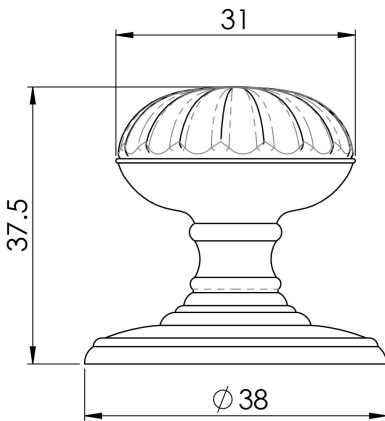

Delamain Flower Knob 32mm

DK48CCP

Functional and attractive the knob features a flower design, with each petal carefully crafted to show smooth, round edges that are comfortable to grip. When the knob is fitted to the furniture the flower design can be seen clearly. The knob sits atop a ringed tiered stem and rose. Designed to compliment the mortice knobs in the Delamain range.