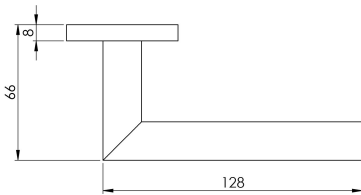

19mm Dia. Grade 4 Mitred Safety Lever on Round Rose

SW4125SSS

A Grade 4, Mitred straight round bar lever on a concealed fix screw on round rose with Abuse-resistant spindle. Part of the Steelworx range in Grade 316 Stainless Steel which offers the benefit of Anti Bacterial qualities associated with this grade. Will suit commercial and modern residential projects as they provide the quality and durability to cope within these environments. BS EN 1906 Rated 200.