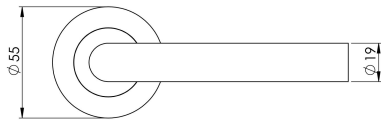

19mm Dia. Grade 4 Mitred Safety Lever on Round Rose

SW4125SSS

A Grade 4, Mitred straight round bar lever on a concealed fix screw on round rose with Abuse-resistant spindle. Part of the Steelworx range in Grade 316 Stainless Steel which offers the benefit of Anti Bacterial qualities associated with this grade. Will suit commercial and modern residential projects as they provide the quality and durability to cope within these environments. BS EN 1906 Rated 200.