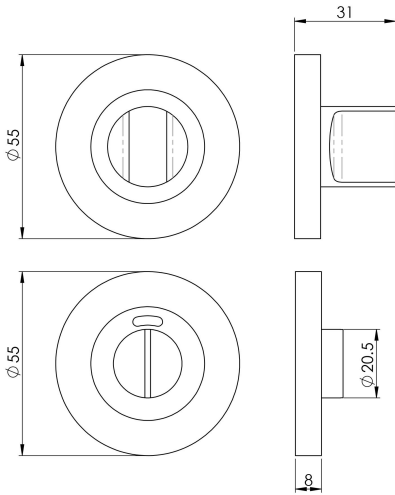

Small Turn and Indicator coin release

SWT4105-ISSS

Small Turn and Indicator coin release. Slim snib style.
Matches the SW Grade 4 Lever Range.