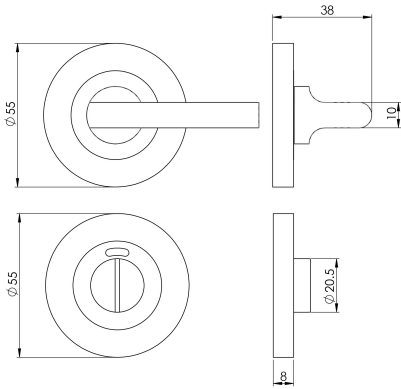

Large Turn and Indicator coin release

SWT4107-ISSS

Large Turn and Indicator coin release. Long slender round bar turn for ease of use. Matches the SW Grade 4 Lever Range.