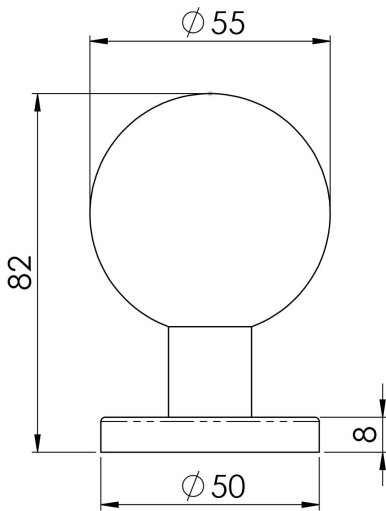

## Mortice Knob

SWKNR1058SSS

Round ball mortice knob on a short stem sitting on a concealed fix round rose. Certified to BS EN 1906. Comes with a 25 year mechanical guarantee and is Fire door rated. Part of the Steelworx range in Grade 316 Stainless Steel.