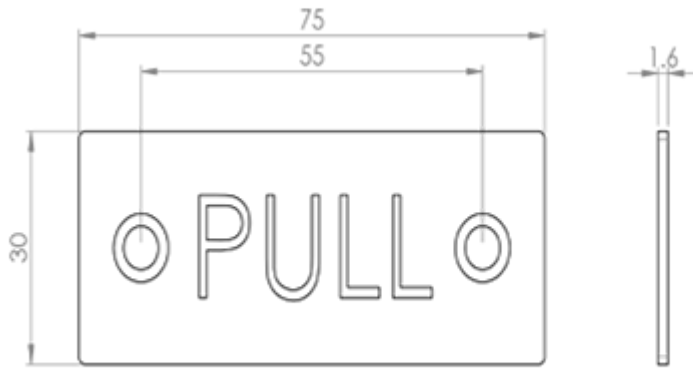

FPA1301

This drawing is the property of Carlisle Brass Limited, all design rights reserved

Additional Information

SKU	FPA1301
Brands	Eurospec
Line Drawings	FPA1301.PDF,FPA1302.PDF

Product Options

Finishes:	Bright Stainless Steel
	Satin Stainless Steel
Options:	Push Symbol
	Pull Symbol