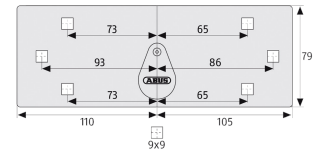

ABUS 141 Series Integral Discus Van Lock

Description

ABUS 141 series Integral Discus van lock combines `all round` steel construction with the original German made Diskus padlocks.

Features

- Convenient one handed key operation to lock & unlock : Easy to use
- Strong steel construction
- Some versions are available with the "Original" ABUS Diskus Padlock.
- Multi purpose Hasp and Staple : With "All round protection" you can trust

Product Table

L19387
Black -
Hasp
Only

L19384
Black
Visi -
Hasp &
Padlock
(26/70)

L19386
White -
Hasp
Only

L25879
White
Visi -
Hasp &
Padlock
(23/70)

L19385
White
Visi -
Hasp &
Padlock
(26/70)