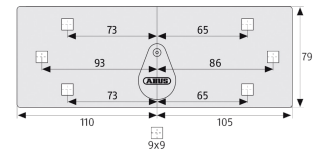

ABUS 141 Series Integral Discus Van Lock

Description

ABUS 141 series Integral Discus van lock combines `all round` steel construction with the original German made Diskus padlocks.

Features

- Convenient one handed key operation to lock & unlock : Easy to use
- Strong steel construction
- Some versions are available with the "Original" ABUS Diskus Padlock.
- Multi purpose Hasp and Staple : With "All round protection" you can trust

Product Table

L19387
Black -
Hasp
Only

L19384
Black
Visi -
Hasp &
Padlock
(26/70)

L19386
White -
Hasp
Only

L25879
White
Visi -
Hasp &
Padlock
(23/70)

L19385
White
Visi -
Hasp &
Padlock
(26/70)