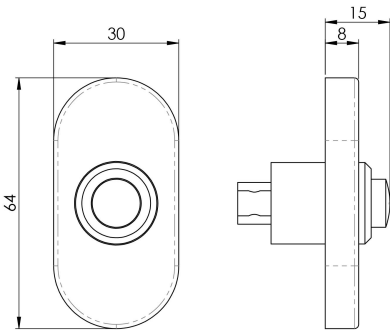

Oval Bell Push

SWE1030

Oval Bell Push. A contemporary door bell push on a deep oval plinth, for the ultimate in modern appeal. Certified to BS EN 1670. Comes with a 10 year mechanical guarantee and is Fire door rated.