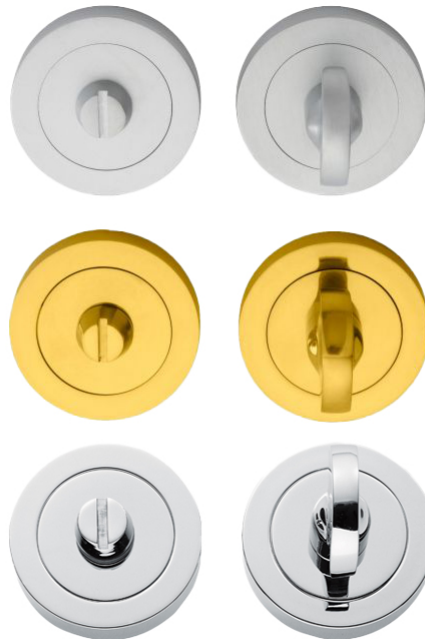

## Thumbturn and Release

### AA12 Range

A Slim half moon shaped turn with a coin release on a concealed fix rose. Coin release permits access in an emergency. Longer spindle version available for wider doors. Comes with a 10 year mechanical guarantee and is suitable for domestic and commercial use.