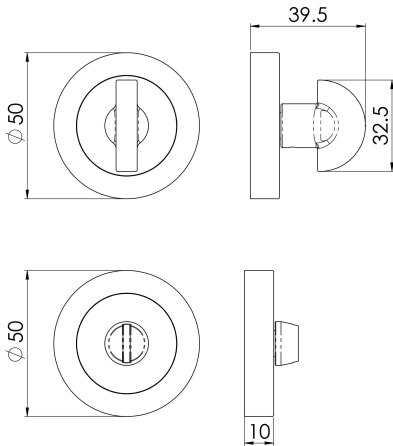

## Thumbturn and Release

### AA12 Range

A Slim half moon shaped turn with a coin release on a concealed fix rose. Coin release permits access in an emergency. Longer spindle version available for wider doors. Comes with a 10 year mechanical guarantee and is suitable for domestic and commercial use.