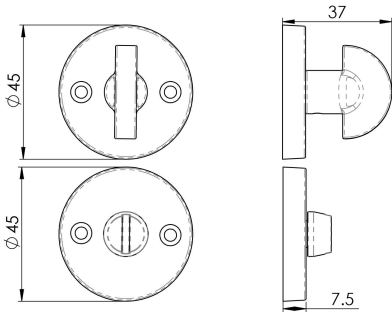

### B12 Range

Slim style turn and release on a robust 8mm thick rose for use with bathroom locks. Available in 5 finishes. Comes with a 10 year mechanical guarantee and is Fire door rated. Suitable for domestic and commercial use.