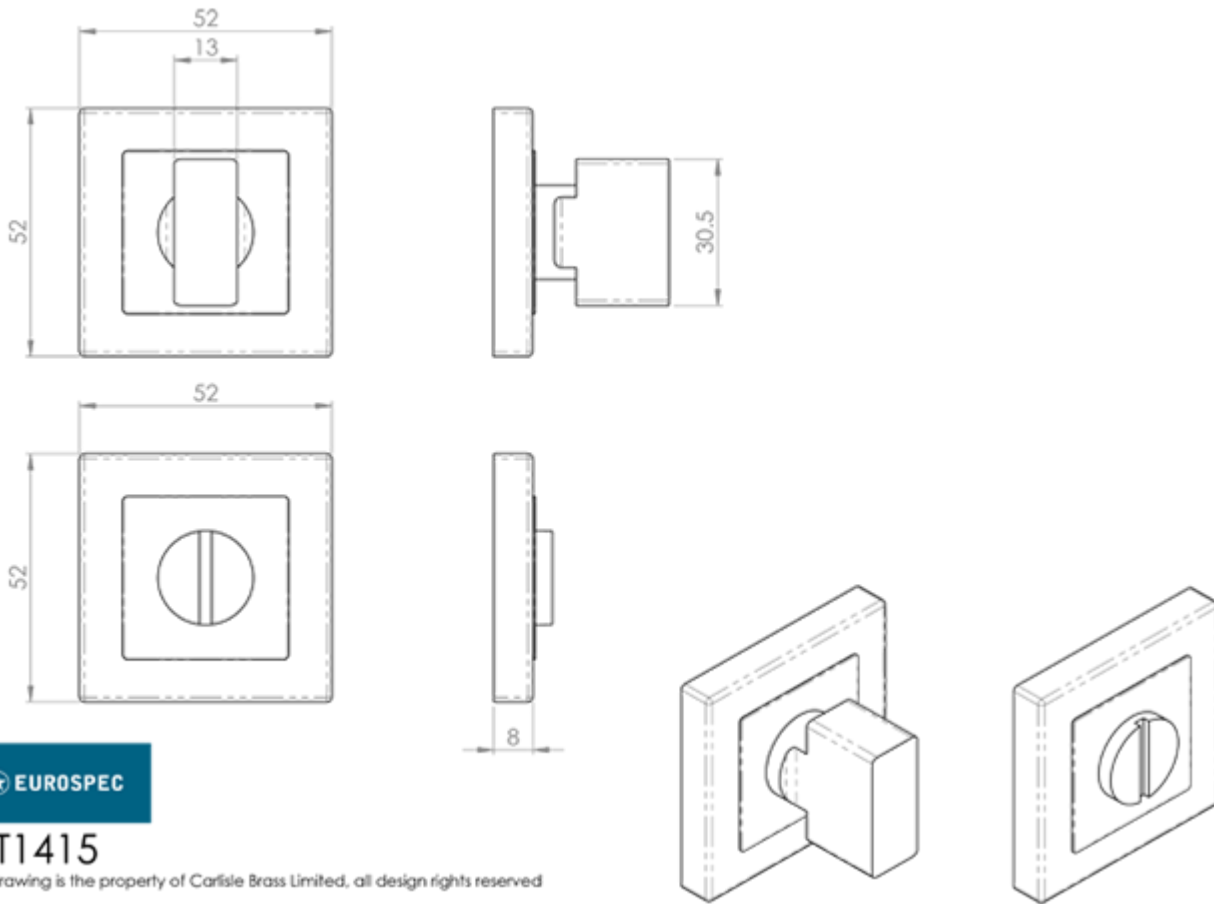

Square Thumbturn and Release

Product Images

Description

Square Thumbturn and Release on a concealed fix press on square rose. Matches all the square themed designer lever handles in the SSL range. Fire

door rated. Suitable for domestic and commercial use.

Technical Details

 **EUROSPEC**

SST1415

This drawing is the property of Carlisle Brass Limited, all design rights reserved

Specification

Additional Information

SKU	SST1415DUO
Brands	Eurospec
Finishes	Bright/Satin Stainless Steel
Options	Without Indicator
Sizes	52mm x 52mm
Technical	4,26
Line Drawings	SST1415.PDF