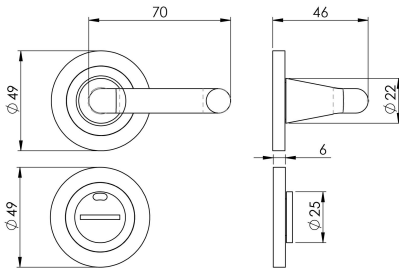

Steelworx 316 Turn and Release

SW105-ISSS

Disabled DDA compliant bathroom Turn and Release with a vacant/engaged indicator. Concealed fix screw on rose. Large return to door round bar handle makes this ideal for public / office toilet doors where a more ergonomic operation is a necessary requirement. Part of the Steelwork range in Grade 316 Stainless Steel and will match all of the Steelworx levers.