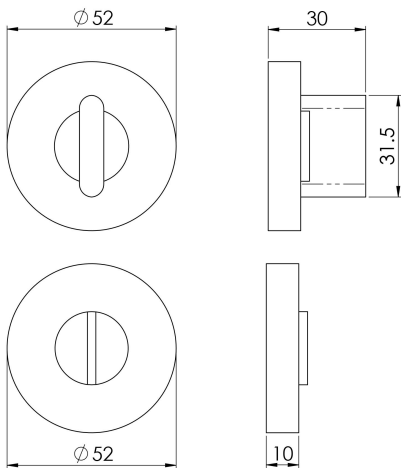

Turn and Release on Round Rose

CEB004

Turn and Release on a concealed fix plain round rose. The long slender turn provides a easy and positive action during operation. The plastic inner rose has numerous fixing points accommodating bolt through fixings as well as conventional screws which are supplied. Designed to match the range of CEB designer handles on round roses.