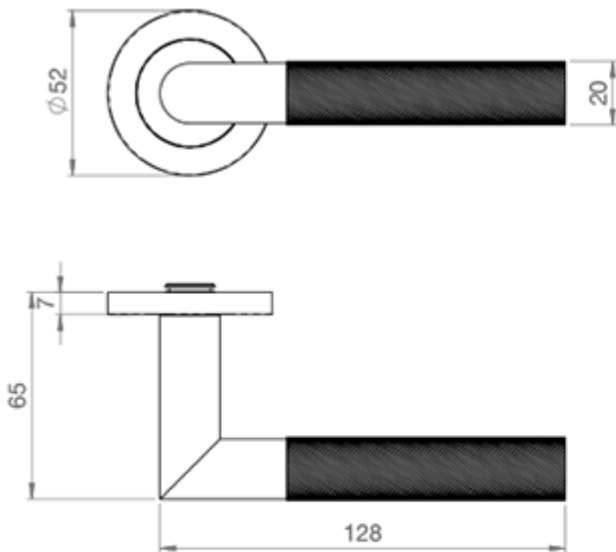

Steelworx Crown Knurled Lever

Product Images

Description

Lever on concealed fix threaded rose. A diamond pattern knurled round bar. Part of the Steelworx range in grade 304 Stainless Steel. Certified to BS EN

1906. Comes with a 10 year mechanical guarantee and is Fire door rated. Suitable for domestic and commercial use.

Fitting instructions [here](#)

Technical Details

EUROSPEC
SWL1169

This drawing is the property of Carlisle Brass Limited, all design rights reserved

Additional Information

SKU	SWL1169 Range
Brands	Eurospec
Line Drawings	SWL1169.PDF

Product Options

Finishes:	Satin Stainless Steel
	Matt Black
	Satin PVD