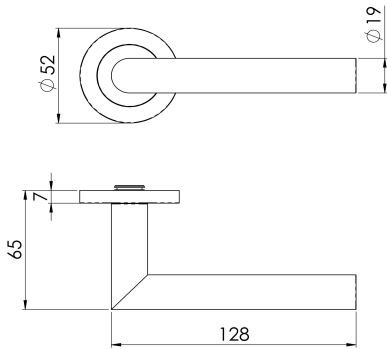

## Steelworx SWL Treviri Lever on Rose

SWL1192

Lever on a concealed fix threaded rose. A mitred round bar lever with a ringed design. Part of the Steelworx range in grade 304 Stainless Steel. Comes with a 10 year mechanical guarantee and is Fire door rated.