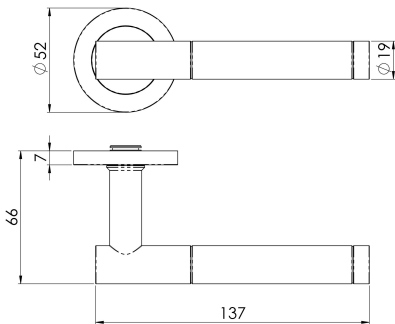

Steelworx SWL Philadelphia Lever on Rose

SWL1194

Lever on a concealed fix threaded rose. A round bar lever with a ringed design. Part of the Steelworx range in grade 304 Stainless Steel. Comes with a 10 year mechanical guarantee and is Fire door rated.