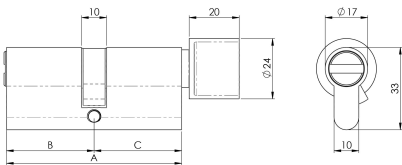

## Euro Bathroom Cylinder and Turn

CYA70470

Euro Bathroom Cylinder and Turn. Overall length, external and internal dimensions are; 70mm (35/35mm). These MP5 Architectural 5 pin cylinders provide a good degree of security. Comes with a 5 year mechanical guarantee and is Fire Door rated.