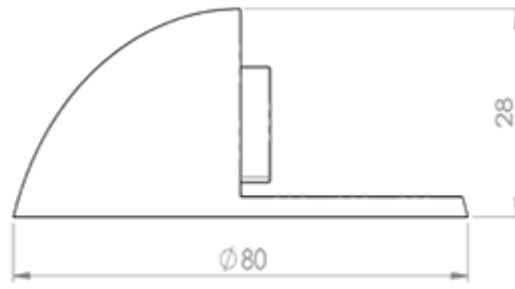

DSF1031

This drawing is the property of Carisle Brass Limited, all design rights reserved

Specification

Additional Information

SKU	DSF1031
Brands	Eurospec
Technical	4,26
Line Drawings	DSF1031.PDF

Product Options

Finishes:	Bright Stainless Steel
	Satin Stainless Steel