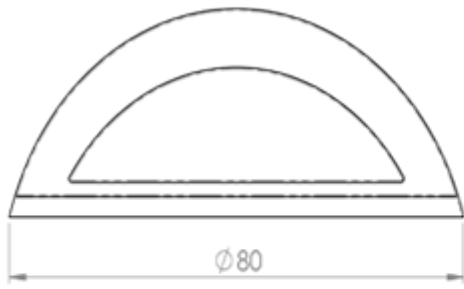

DSF1031

This drawing is the property of Carisle Brass Limited, all design rights reserved

Specification

Additional Information

SKU	DSF1031
Brands	Eurospec
Technical	4,26
Line Drawings	DSF1031.PDF

Product Options

Finishes:	Bright Stainless Steel
	Satin Stainless Steel