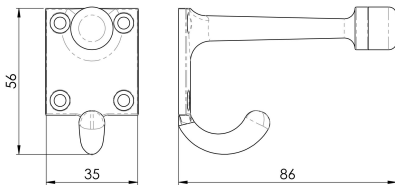

Hat and Coat Hook with Rubber Buffer

AA38 Range

One piece hat and coat hook with rubber buffered end to protect the door. The hat hook with the buffer tip extends straight out and the coat hook is suspended below the base plate which has 4 anchor points for a secure fixing.