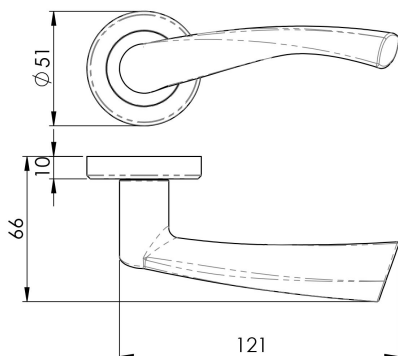

Serozzetta Venti Lever on Rose

SZR020 Range

A Lever on a chamfered edge concealed fix screw on round rose. A stunning eye-catching design. The lever has an angular downward twist making it ergonomic in use as well as being extremely stylish. Part of the Serozzetta Residential range.