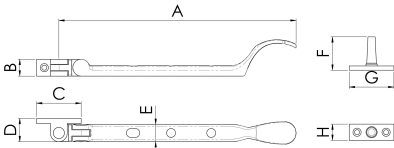

### M44 Range

A classic Victorian casement stay design, with the popular spoon shaped handle, giving a very ergonomic feel. Robust window casement stay for timber windows. Available in three sizes and various finishes. The spoon end window stay is principally used with the spoon end casement window fastener to achieve a consistent style.