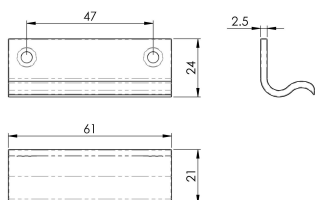

Sash Window Lift

AQ50 Range

Wide style sash lift. A necessary fitting to lift the bottom sliding sash window up manually. Two lifts should be fitted, one on either side of the window. The ergonomic curves allow ample room for fingers to effect a good purchase.