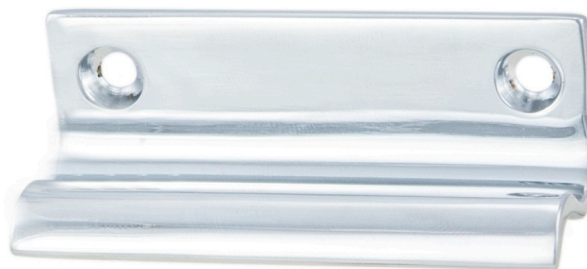

Sash Window Lift

AQ50 Range

Wide style sash lift. A necessary fitting to lift the bottom sliding sash window up manually. Two lifts should be fitted, one on either side of the window. The ergonomic curves allow ample room for fingers to effect a good purchase.