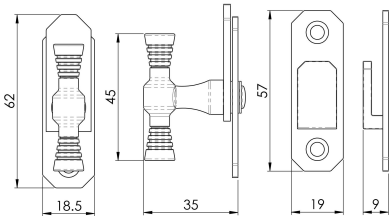

T-Handle Fastener

WF13 Range

T-handle window fastener. Simple turning action of the ringed handle will fasten casement windows together when they are in the closed position. Not suitable as a one and only form of window locking. Can also be used in general purpose locking for cabinets, doors.