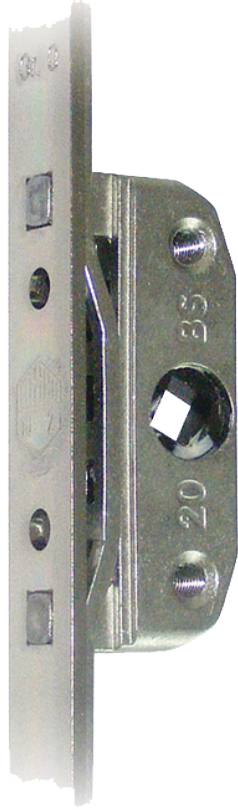

# MACO Inline Espag Rod 20mm

## Description

A range of inline 20mm backset espag rods to allow the operation of a window when used with a suitable handle.

BACK  
20

20mm Backset

## Features

---

- In-line Euro groove fitting
- Adjustable mushroom cams
- 500 hours salt spray corrosion resistance
- 19mm cam travel
- Night vent position
- Maco

## Product Table

---

**L15414**  
1000mm

**L15410**  
260mm

**L15411**  
400mm

**L15412**  
600mm

**L15413**  
800mm