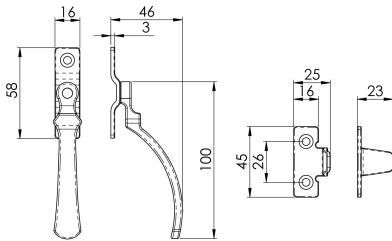

Casement Fastener

V1005 Range

A traditional and functional Victorian wedge-pattern casement fastener for timber casement windows. Not suitable for weather stripped windows. Locking option. Available in different finishes.