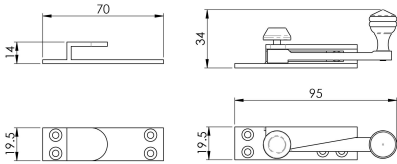

Architectural Quality Quadrant Sash Fastener

AQ39 Range

An elegant non-locking sash fastener that would greatly enhance any sash window. To disengage, the arm swivels neatly into the housing recess allowing ample clearance for window opening. Its clean cut straight lines are very appealing and will co-ordinate with many styles of window and door furniture. Comes with a 10 year mechanical guarantee.