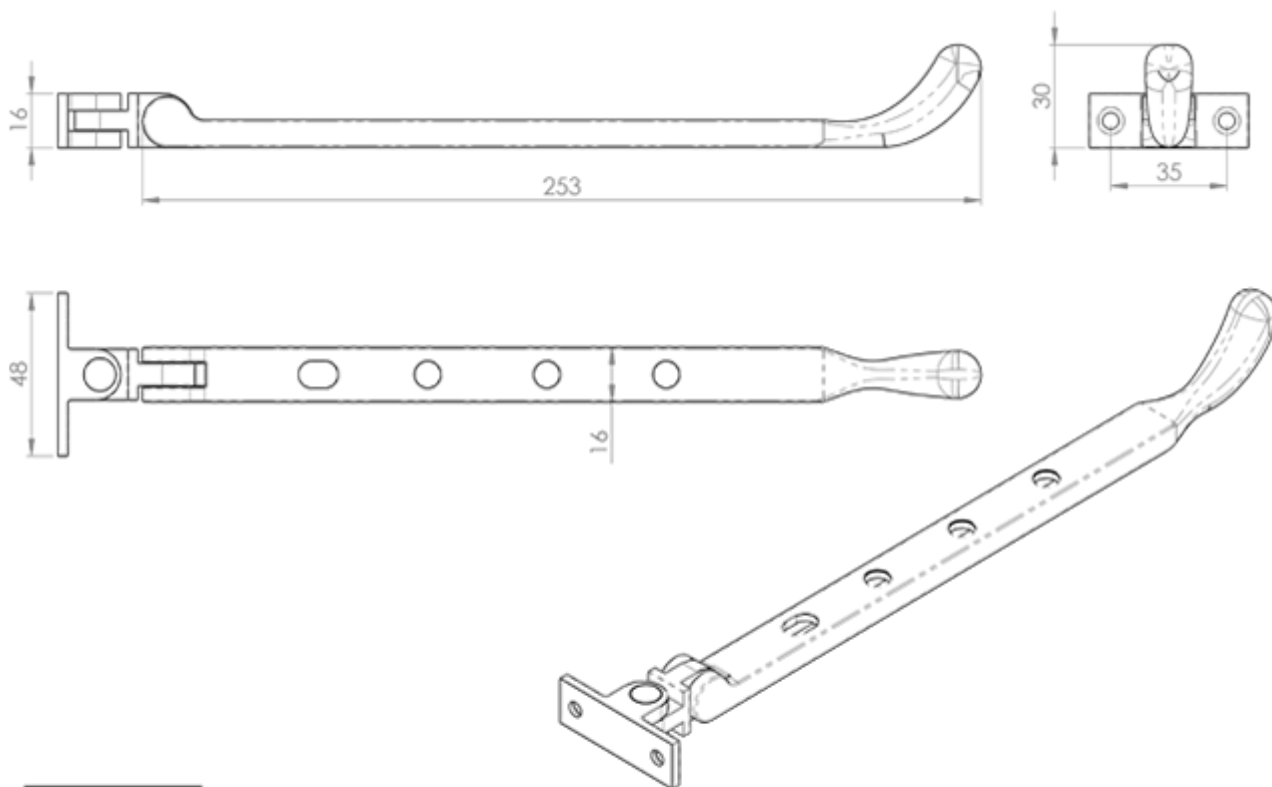

used with the bulb end casement window fastener to achieve a consistent style. Often referred to as the pear drop stay. Comes with a 10 year mechanical guarantee.

Technical Details

CARLISLE BRASS

WF12S

This drawing is the property of Carlisle Brass Limited, all design rights reserved

Specification

Additional Information

SKU	WF12
Brands	Carlisle Brass
Technical	4
Line Drawings	WF12S.PDF,WF12C.PDF,WF12B.PDF