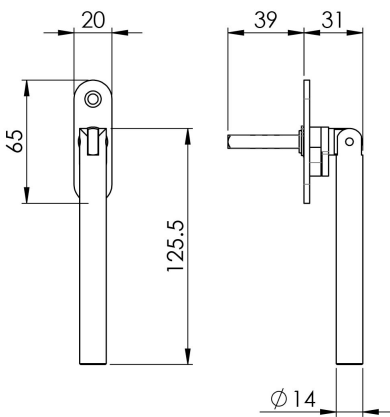

Round Locking Casement Espagnolette Fastener 125mm Grade 316

WF25SSS

A smart and sturdy round bar design window fastener for use on windows that feature multi point locks. The spindle locates into the window lock and when turned engages the lock into the frame. A locking facility is operated by inserting an Allen key into a grub screw underneath the handle. Comes with a 10 year mechanical guarantee.