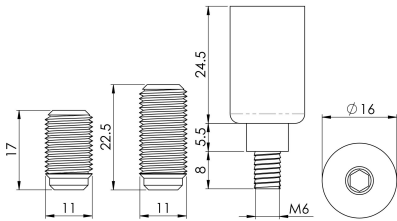

Sash Window Stop

WF18 Range

The sash window stop (with key) is designed to be installed in the inside top frame of the upper sash window. Supplied as a set (2 stops & 4 threaded inserts), depending where located in the frame it allows the window to be opened partially for ventilation or secured in a closed position. Comes with a 10 year mechanical guarantee.