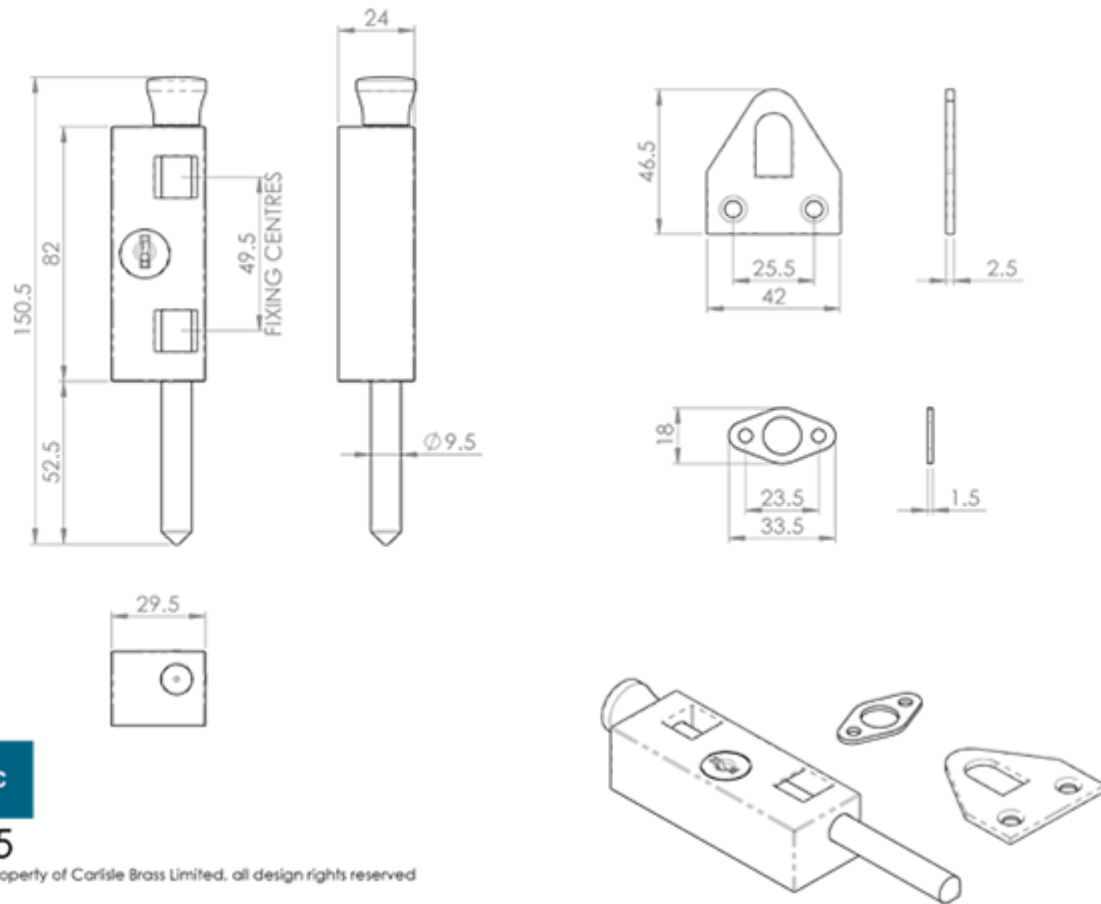

Multi Purpose Door Bolt, Key Lockable

Product Images

Description

Lockable door bolt. Suitable for numerous door security applications. Key lockable, supplied with 2 keys and all component fixings. Comes with a 5 year

mechanical guarantee.

Technical Details

EUROSPEC

AWL4105

This drawing is the property of Carlisle Brass Limited. all design rights reserved

Specification

Additional Information

SKU	AWL4105
Brands	Eurospec
Technical	3,49
Line Drawings	AWL4105.PDF

Finishes:

Silver

White

Sizes:

150mm