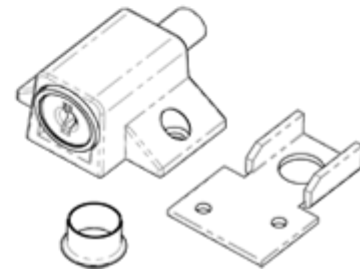

Patio Door Bolt

Product Images

Description

Suitable for most wooden, metal hinged or sliding doors and windows. Key lockable, supplied with 2 security screws, keys and all component fixings.

Available in 3 finishes. Comes with a 5 year mechanical guarantee.

Technical Details

AWL4106

This drawing is the property of Carlisle Brass Limited, all design rights reserved

Specification

Additional Information

SKU	AWL4106
Brands	Eurospec
Technical	3,49
Line Drawings	AWL4106.PDF

Finishes:

Silver

White

Sizes:

35mm x 45mm