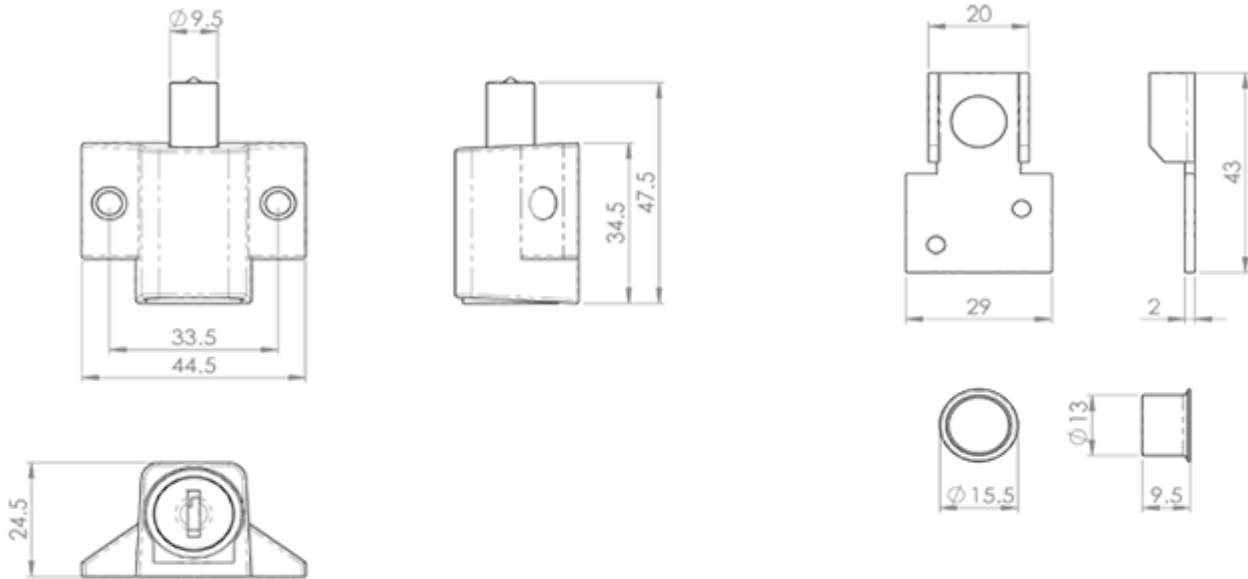

Technical Details

AWL4106

This drawing is the property of Carlisle Brass Limited, all design rights reserved

Specification

Additional Information

SKU	AWL4106
Brands	Eurospec
Technical	3,49
Line Drawings	AWL4106.PDF

Finishes:

Silver

White

Sizes:

35mm x 45mm