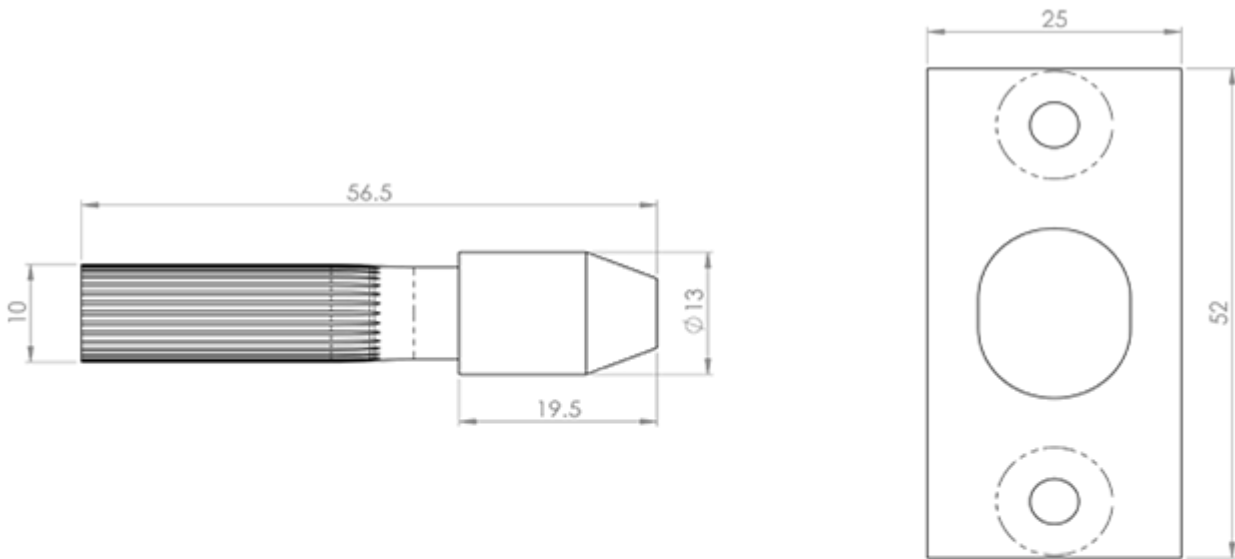

Description

Grade 316 Stainless Steel Security Hinge Bolt Set. The addition of hinge bolts helps to add security and reinforces the integrity of the hinge side of the door against intruders.

Technical Details