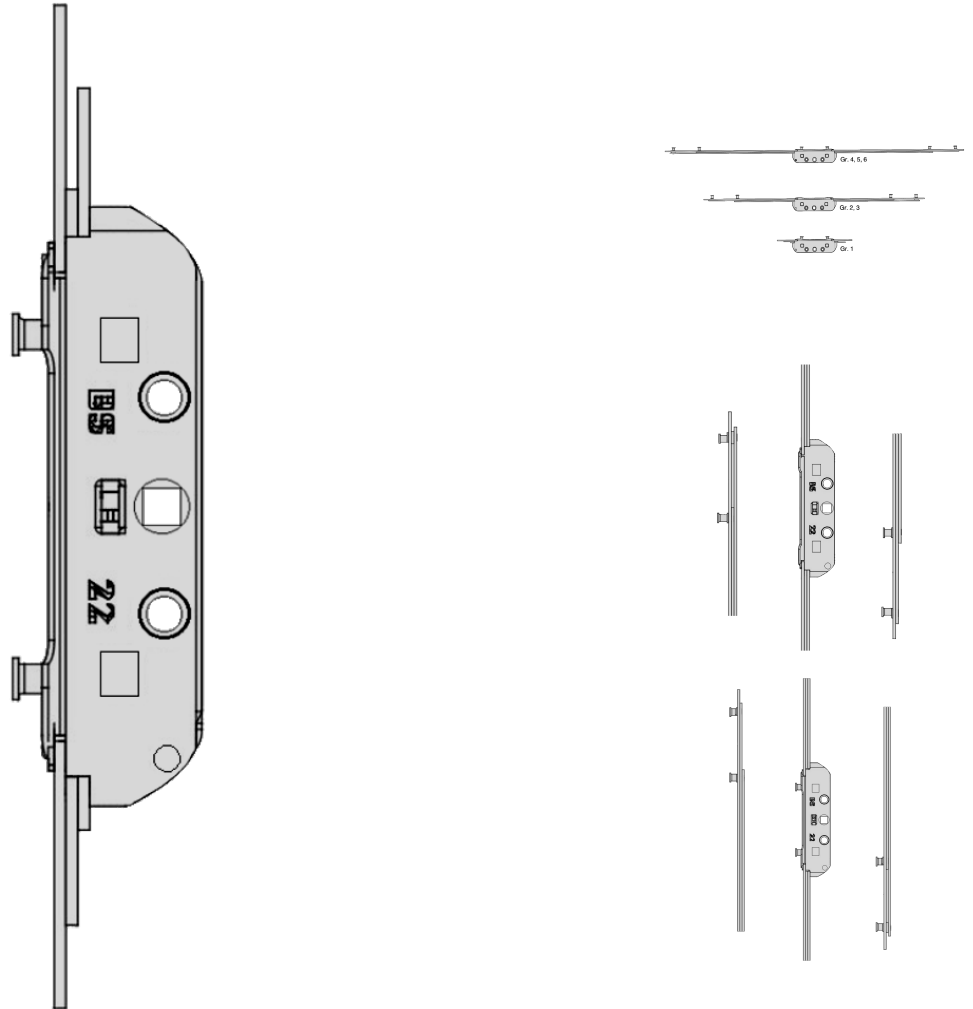

MACO GR RAIL Twin Espag Rod 22mm

Description

Reverse Action In-Line or R.A.I.L. and twin cam espag rod by Maco with a 22mm backset, 7mm spindle and 16mm wide faceplate.

22mm Backset

Features

- 22mm Backset
- 16mm wide faceplate
- 7.7mm Cam Height
- 7mm Spindle
- Reverse Action In-Line & Twin
- Maco

Product Table

L24804
1000mm
- GR5 -
202703

L24805
1200mm
- GR6 -
202704

L24800
200mm -
GR1 -
202699

L24801
400mm -
GR2 -
202700

L24802
600mm -
GR3 -
202701

L24803
800mm -
GR4 -
202702