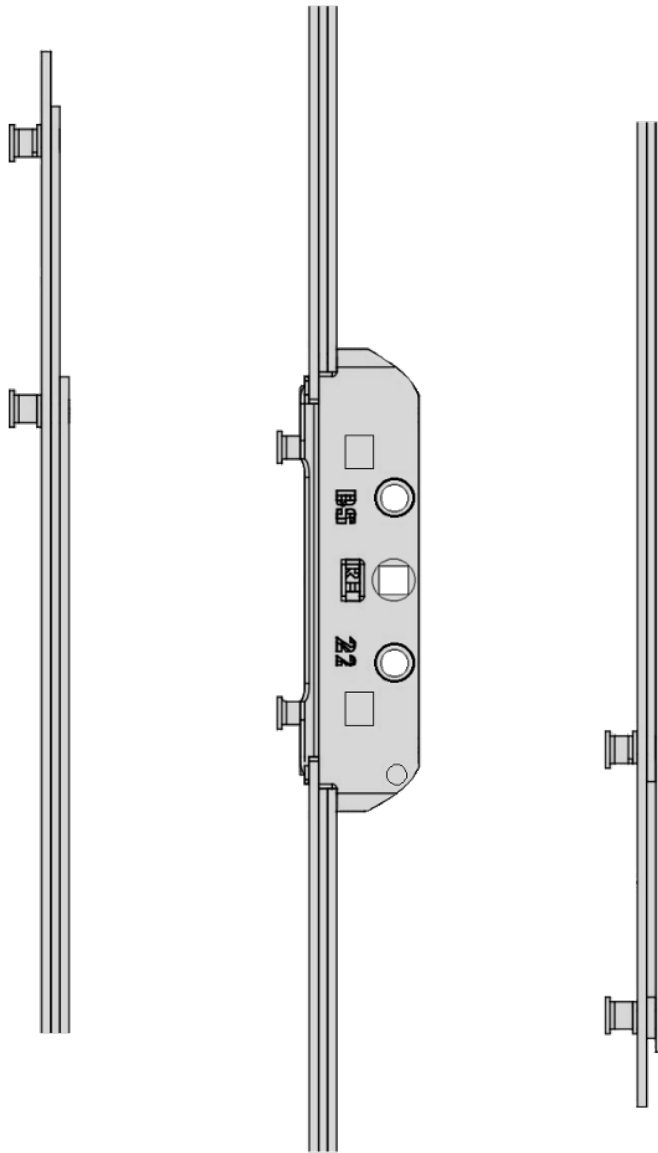

MACO GR RAIL Twin Espag Rod 22mm

Description

Reverse Action In-Line or R.A.I.L. and twin cam espag rod by Maco with a 22mm backset, 7mm spindle and 16mm wide faceplate.

22mm Backset

Features

- 22mm Backset
- 16mm wide faceplate
- 7.7mm Cam Height
- 7mm Spindle
- Reverse Action In-Line & Twin
- Maco

Product Table

L24804
1000mm
- GR5 -
202703

L24805
1200mm
- GR6 -
202704

L24800
200mm -
GR1 -
202699

L24801
400mm -
GR2 -
202700

L24802
600mm -
GR3 -
202701

L24803
800mm -
GR4 -
202702