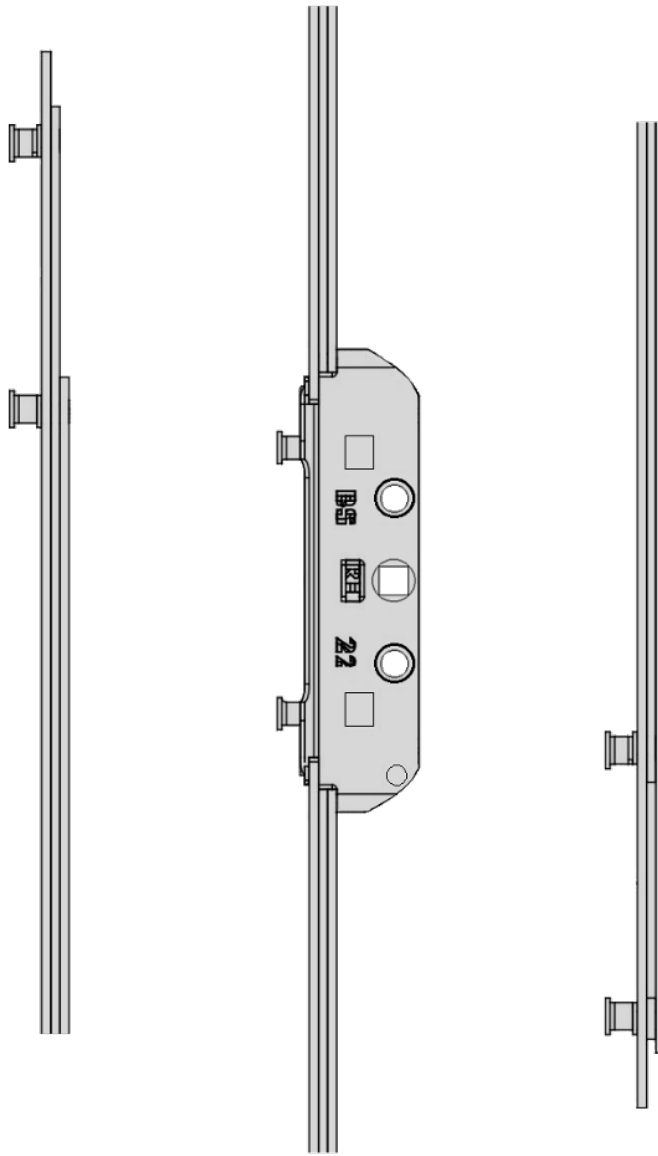

MACO GR RAIL Twin Espag Rod 22mm

Description

Reverse Action In-Line or R.A.I.L. and twin cam espag rod by Maco with a 22mm backset, 7mm spindle and 16mm wide faceplate.

22mm Backset

Features

- 22mm Backset
- 16mm wide faceplate
- 7.7mm Cam Height
- 7mm Spindle
- Reverse Action In-Line & Twin
- Maco

Product Table

L24804
1000mm
- GR5 -
202703

L24805
1200mm
- GR6 -
202704

L24800
200mm -
GR1 -
202699

L24801
400mm -
GR2 -
202700

L24802
600mm -
GR3 -
202701

L24803
800mm -
GR4 -
202702