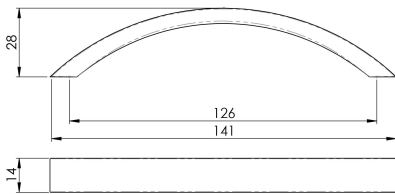

Curved Convex Grip Handle

FTD270ASN

A curved convex flat front blade style handle with a subtle understated design. This handle has a clean and fresh look and will suit virtually any environment.